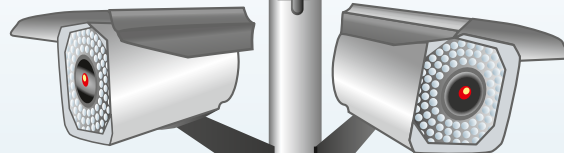

#### Ideal for temporary, ad hoc monitoring:

- Road traffic
- Construction sites
- Parking areas
- Crouds, Demonstrations
- Events, Celebrations
- Vorders, territory
- Public areas
- Shops
- Buildings
- Entrance doors
- etc.

Encrypted transmission  
(2048 Bit)

Camera control by  
cell phone or PC

Own power generation

Integrated  
video server

**Mobile use of video  
units: fully inde-  
pendent of power  
and data outlets.  
In rent or purchase.**

Control video cameras easily through a user-friendly menu directly by cell phone or over the Internet. No matter whether at day or at night SmartFoX*mobile* monitors any desired object or group of people. In stunning picture quality, the data is immediately transmitted to the IMM (Interactive Mobile monitoring) video server, transcoded and stored on an external web server. Double security: all images and data are transmitted at a high encryption of 2048 bits.